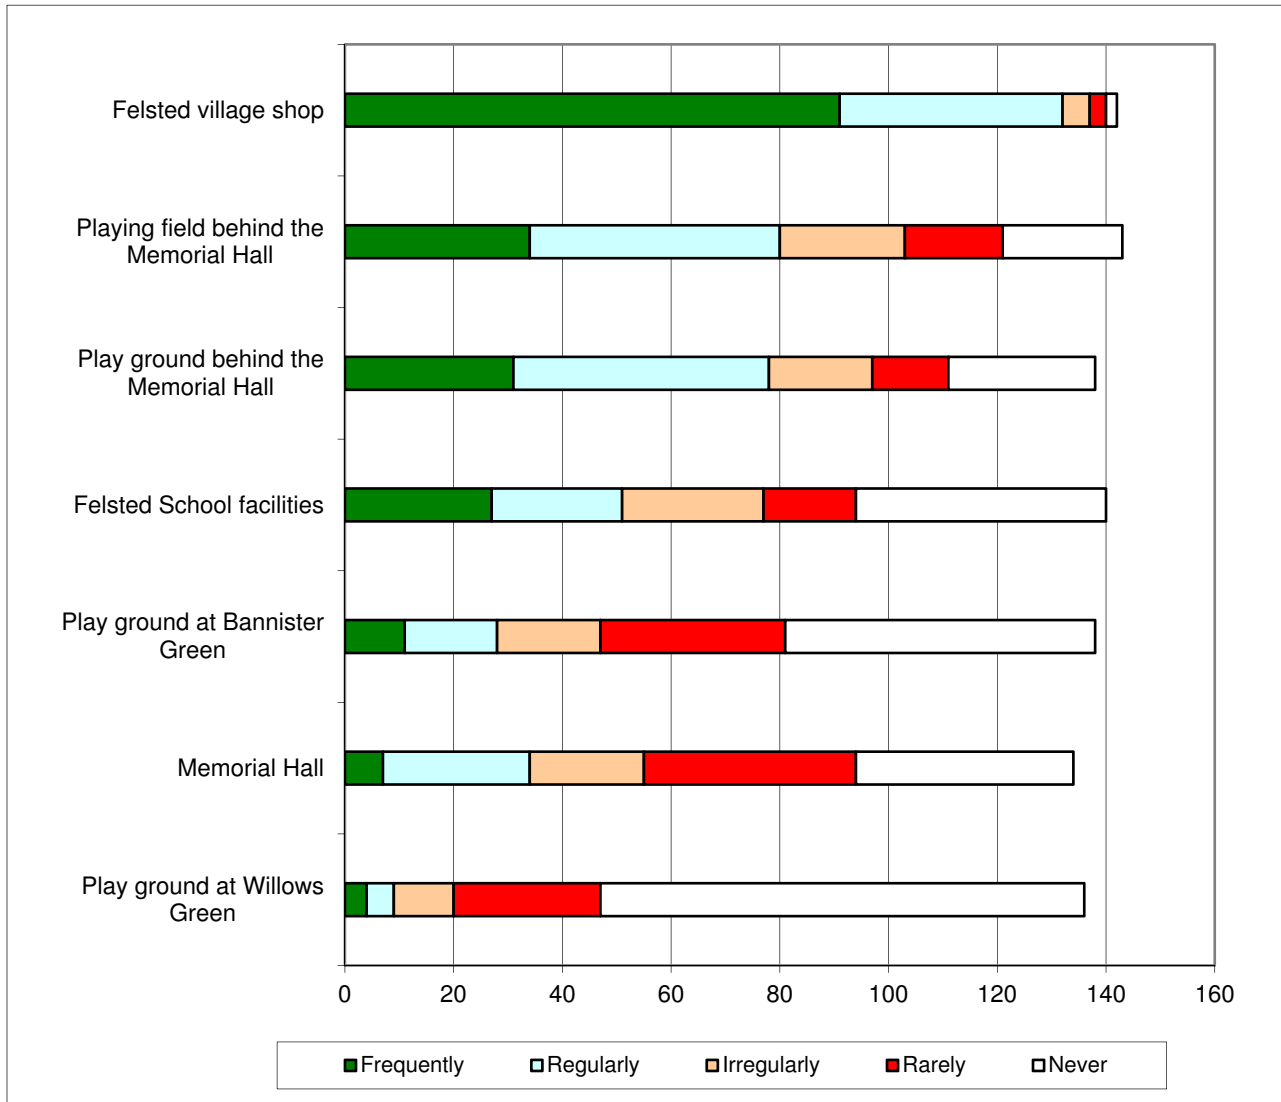

Number of young people responding 138

Felsted Parish Plan Survey - for ages 6 to 17

7 **Outside of school/college where do you mostly go to spend time with your friends**

	Num	%
I wander round the village	31	11.1
In the playing fields	50	17.9
Stay at home or friends house	117	41.8
Go outside the village	82	29.3
Total	280	100.0

Number of young people responding 140

Felsted Parish Plan Survey - for ages 6 to 17

	Strongly Agree	Agree	Disagree	Strongly disagree	No opinion
8 Felsted is a good place to live	78	68	1	1	0
9 Felsted needs more facilities for 7 to 17 year olds	65	46	19	1	13
10 Internet speed to my house is too low	62	30	37	8	9
11 Poor street lighting is a problem in Felsted	20	40	47	8	27
12 Crime is a problem in Felsted	12	14	59	32	23
13 Speeding traffic is a problem in Felsted	46	53	28	2	15
14 Large groups of youths hanging round is a problem	7	24	65	26	24
15 Drugs or alcohol abuse in Felsted is a problem	1	11	54	34	41
16 I feel safe living and travelling in Felsted	66	69	4	0	9

Number of young people responding 150

Felsted Parish Plan Survey - for ages 6 to 17

17 *How often do you use the following facilities in Felsted*

	Frequently	Regularly	Irregularly	Rarely	Never
Memorial Hall	7	27	21	39	40
Playing field behind the Memorial Hall	34	46	23	18	22
Play ground behind the Memorial Hall	31	47	19	14	27
Felsted School facilities	27	24	26	17	46
Felsted village shop	91	41	5	3	2
Play ground at Bannister Green	11	17	19	34	57
Play ground at Willows Green	4	5	11	27	89

Number of young people responding 146

Felsted Parish Plan Survey - for ages 6 to 17

What improvements or additional facilities would you like in Felsted or the outlying hamlets and Greens

See written comments