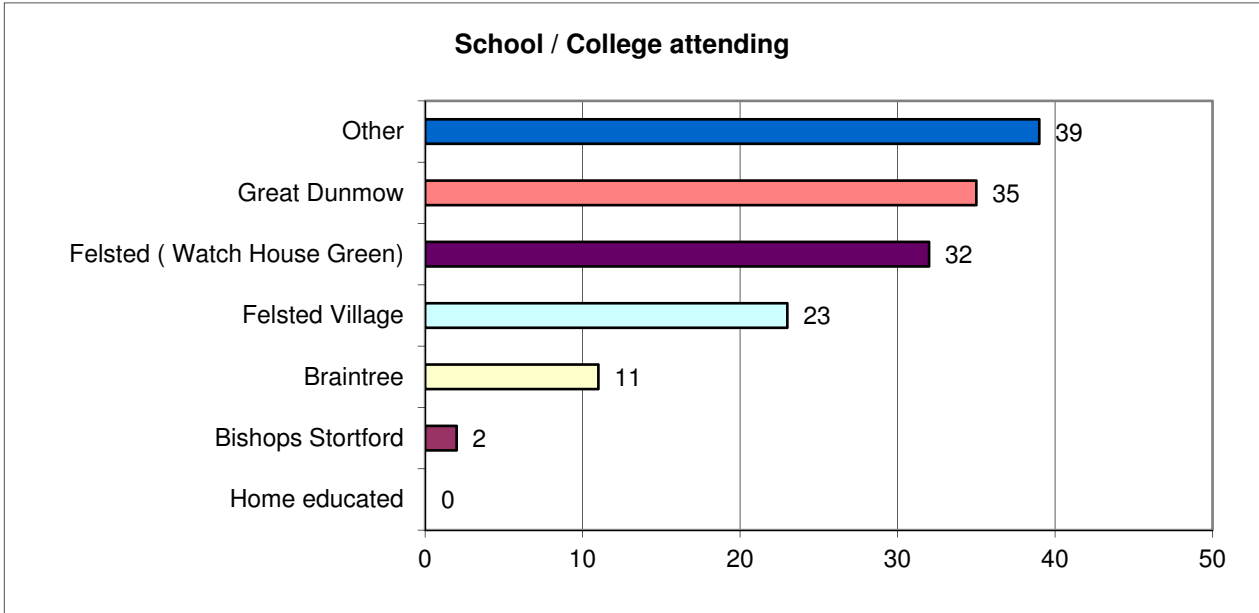

Felsted Parish Plan Survey - for ages 6 to 17

1 + 2 *What is your age / gender*

	Male	Female	Total	%
7 - 10	28	23	51	34.5
11 - 13	19	18	37	25.0
14 - 17	34	26	60	40.5
Total	81	67	148	100.0

Number of young people that have not given there age 8

Felsted Parish Plan Survey - for ages 6 to 17

3 Education – are you attending school/college in

	Num.	%
Felsted (Watch House Green)	32	22.5
Felsted Village	23	16.2
Great Dunmow	35	24.6
Braintree	11	7.7
Bishops Stortford	2	1.4
Home educated	0	0.0
Other	39	27.5
Total	142	100.0