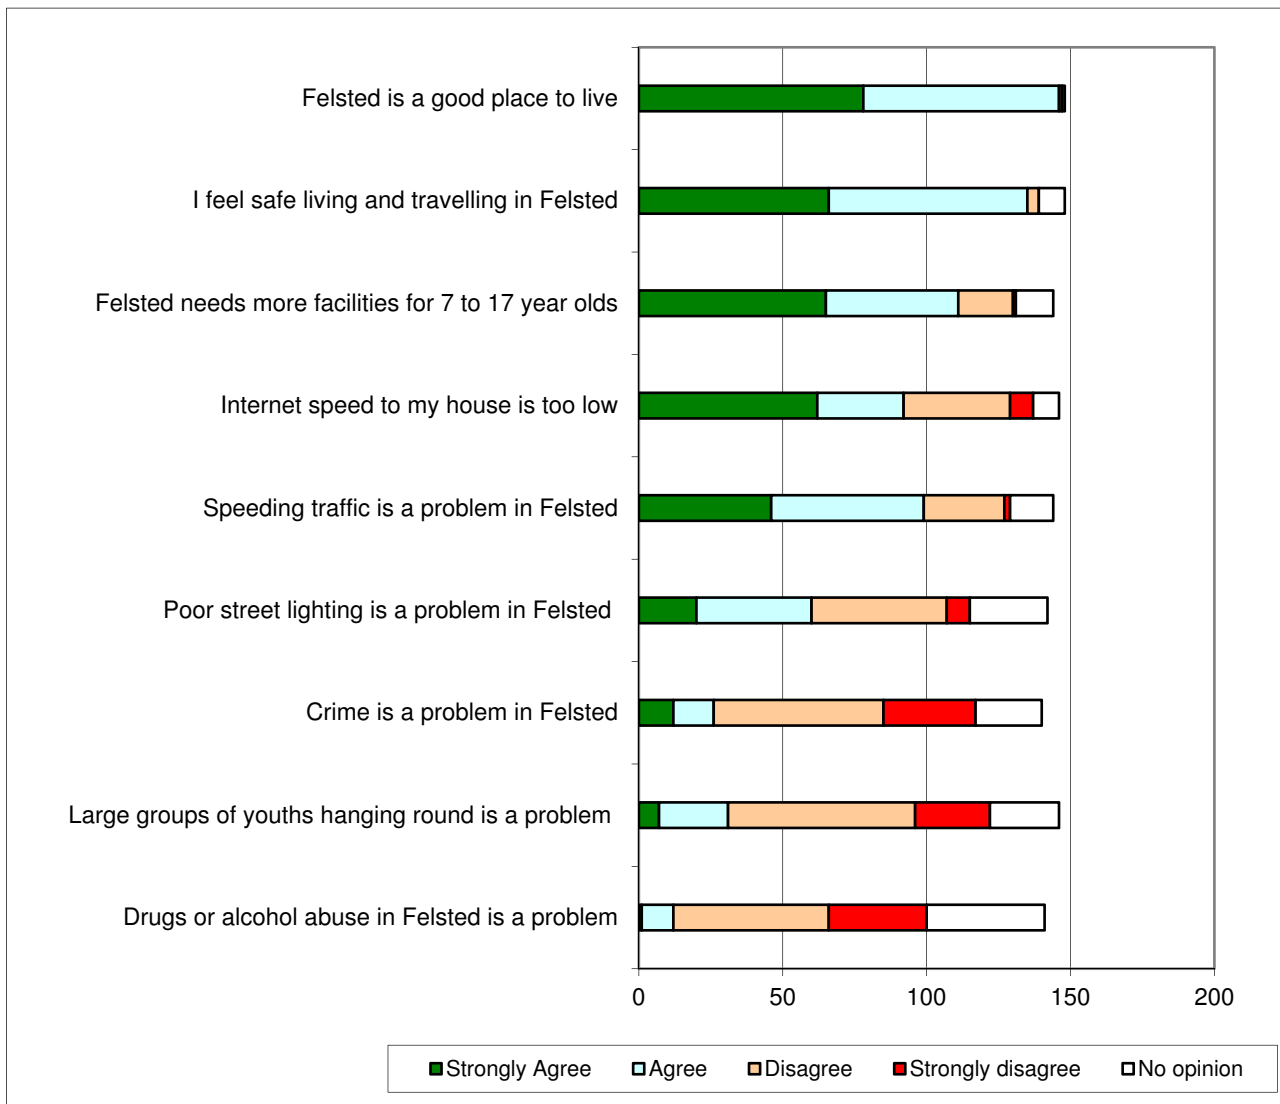

Number of young people responding 143

Felsted Parish Plan Survey - for ages 6 to 17

6 Which facilities would you use in the village

	Yes	No
Youth club	49	63
Hard court sports area (tennis/basket ball)	88	41
Football/rugby/hockey pitches	65	51
Skate board area	36	78
Cubs/Scouts/Brownies/Guides	39	75

Number of young people responding 138

Felsted Parish Plan Survey - for ages 6 to 17

7 **Outside of school/college where do you mostly go to spend time with your friends**

	Num	%
I wander round the village	31	11.1
In the playing fields	50	17.9
Stay at home or friends house	117	41.8
Go outside the village	82	29.3
Total	280	100.0

Number of young people responding 140

Felsted Parish Plan Survey - for ages 6 to 17

	Strongly Agree	Agree	Disagree	Strongly disagree	No opinion
8 Felsted is a good place to live	78	68	1	1	0
9 Felsted needs more facilities for 7 to 17 year olds	65	46	19	1	13
10 Internet speed to my house is too low	62	30	37	8	9
11 Poor street lighting is a problem in Felsted	20	40	47	8	27
12 Crime is a problem in Felsted	12	14	59	32	23
13 Speeding traffic is a problem in Felsted	46	53	28	2	15
14 Large groups of youths hanging round is a problem	7	24	65	26	24
15 Drugs or alcohol abuse in Felsted is a problem	1	11	54	34	41
16 I feel safe living and travelling in Felsted	66	69	4	0	9

Number of young people responding 150

Felsted Parish Plan Survey - for ages 6 to 17

17 *How often do you use the following facilities in Felsted*

	Frequently	Regularly	Irregularly	Rarely	Never
Memorial Hall	7	27	21	39	40
Playing field behind the Memorial Hall	34	46	23	18	22
Play ground behind the Memorial Hall	31	47	19	14	27
Felsted School facilities	27	24	26	17	46
Felsted village shop	91	41	5	3	2
Play ground at Bannister Green	11	17	19	34	57
Play ground at Willows Green	4	5	11	27	89