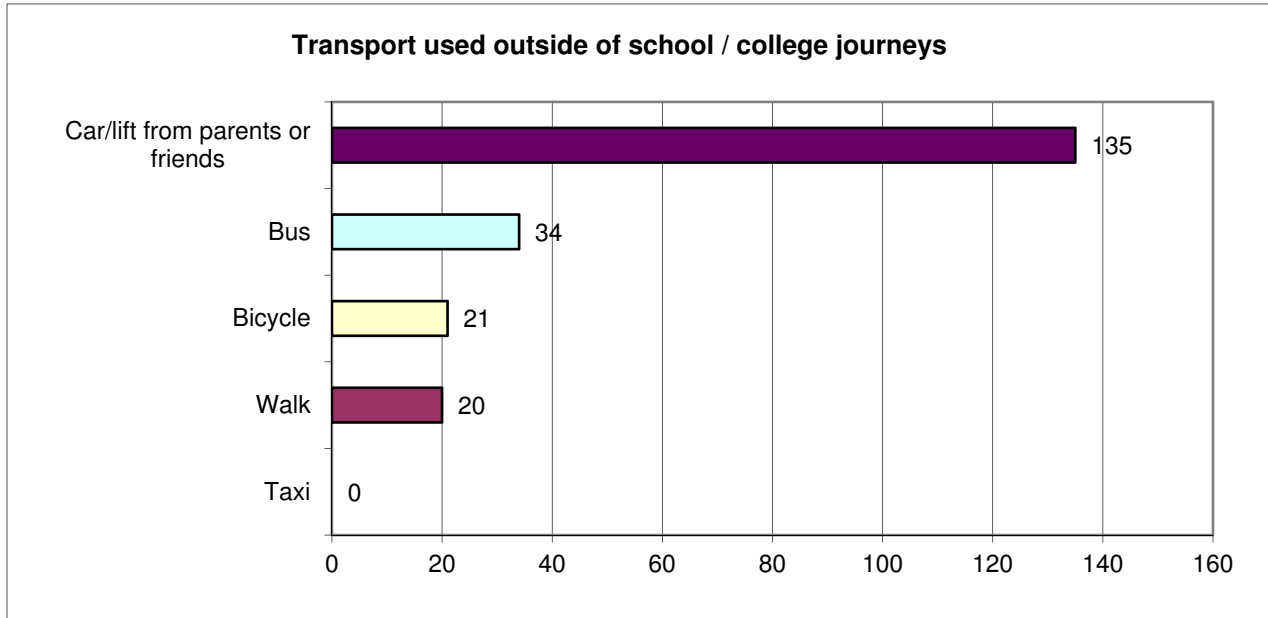

Felsted Parish Plan Survey - for ages 6 to 17

5 **Transport –outside of school/college how do you normally travel outside the village**

	Num.	%
Bus	34	16.2
Walk	20	9.5
Bicycle	21	10.0
Car/lift from parents or friends	135	64.3
Taxi	0	0.0
Total	210	100.0

Number of young people responding 143