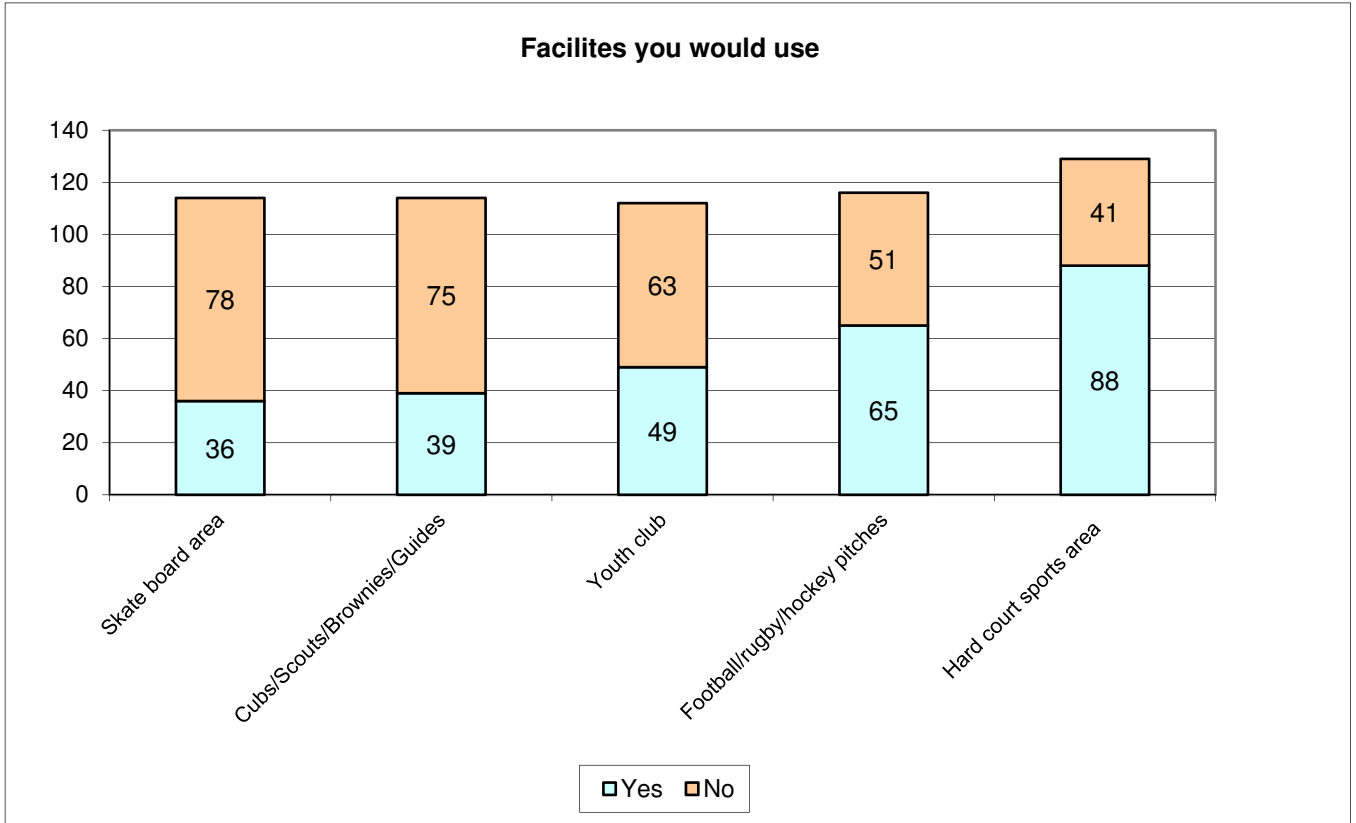

Number of young people responding 143

Felsted Parish Plan Survey - for ages 6 to 17

6 Which facilities would you use in the village

	Yes	No
Youth club	49	63
Hard court sports area (tennis/basket ball)	88	41
Football/rugby/hockey pitches	65	51
Skate board area	36	78
Cubs/Scouts/Brownies/Guides	39	75