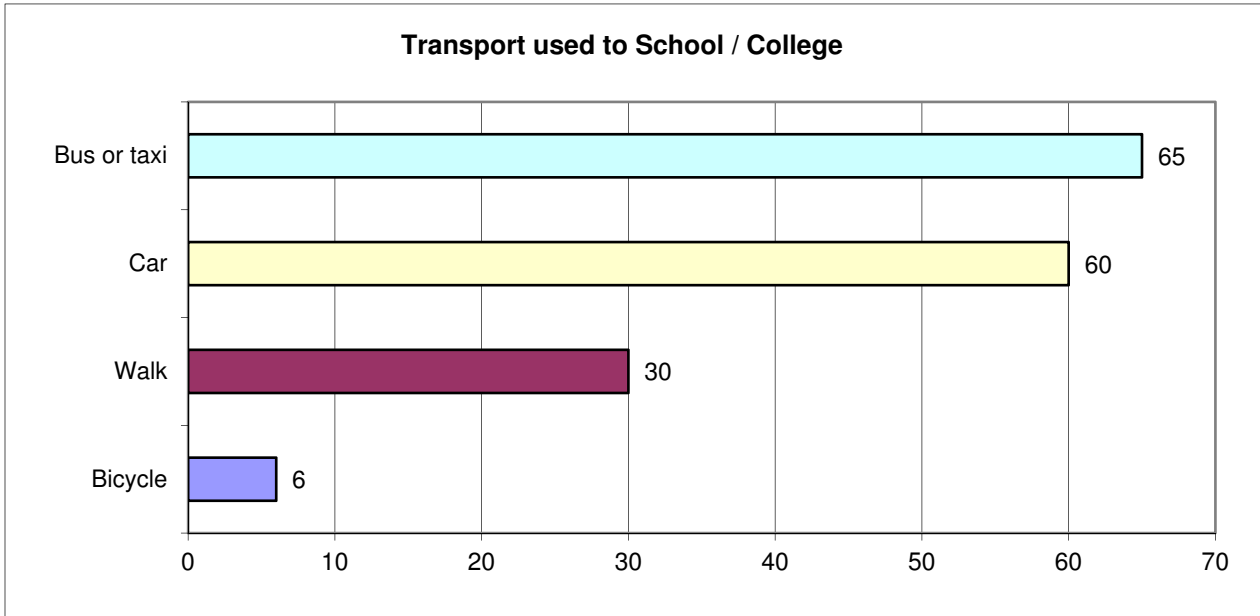

4 **Transport –how do you normally travel to school/college**

	Num.	%
Bus or taxi	65	40.4
Walk	30	18.6
Bicycle	6	3.7
Car	60	37.3
Total	161	100.0

Number of young people responding 142