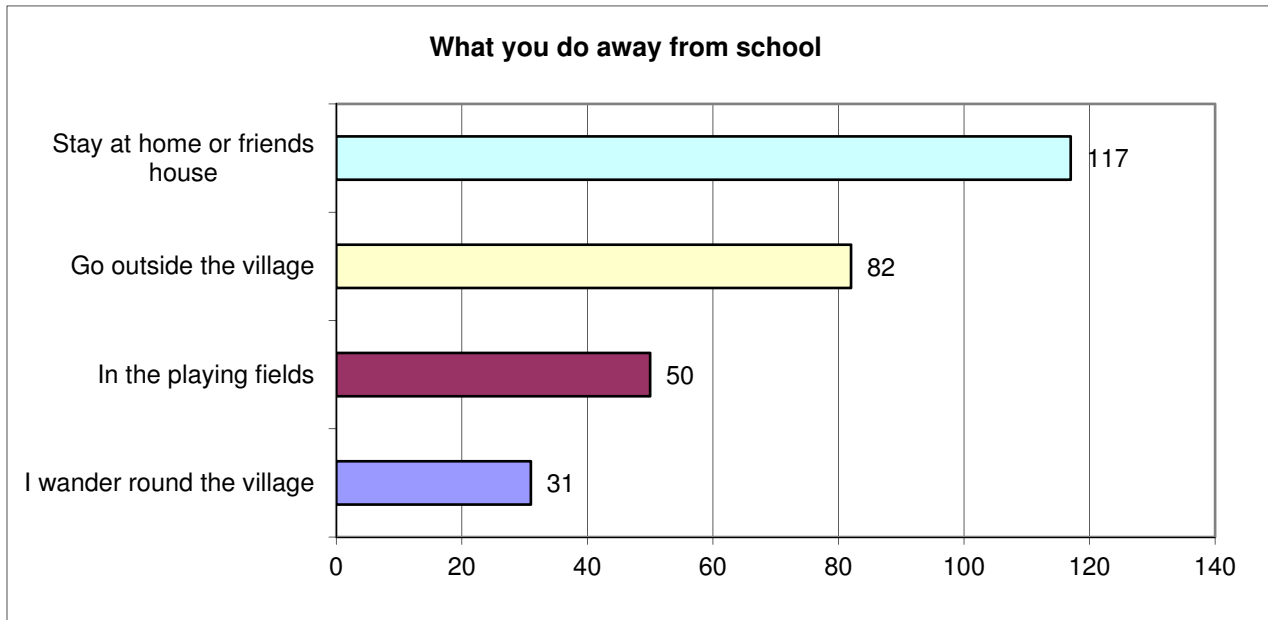

Number of young people responding 143

Felsted Parish Plan Survey - for ages 6 to 17

6 Which facilities would you use in the village

	Yes	No
Youth club	49	63
Hard court sports area (tennis/basket ball)	88	41
Football/rugby/hockey pitches	65	51
Skate board area	36	78
Cubs/Scouts/Brownies/Guides	39	75

Number of young people responding 138

Felsted Parish Plan Survey - for ages 6 to 17

7 **Outside of school/college where do you mostly go to spend time with your friends**

	Num	%
I wander round the village	31	11.1
In the playing fields	50	17.9
Stay at home or friends house	117	41.8
Go outside the village	82	29.3
Total	280	100.0

Number of young people responding 140

Felsted Parish Plan Survey - for ages 6 to 17

	Strongly Agree	Agree	Disagree	Strongly disagree	No opinion
8 Felsted is a good place to live	78	68	1	1	0
9 Felsted needs more facilities for 7 to 17 year olds	65	46	19	1	13
10 Internet speed to my house is too low	62	30	37	8	9
11 Poor street lighting is a problem in Felsted	20	40	47	8	27
12 Crime is a problem in Felsted	12	14	59	32	23
13 Speeding traffic is a problem in Felsted	46	53	28	2	15
14 Large groups of youths hanging round is a problem	7	24	65	26	24
15 Drugs or alcohol abuse in Felsted is a problem	1	11	54	34	41
16 I feel safe living and travelling in Felsted	66	69	4	0	9