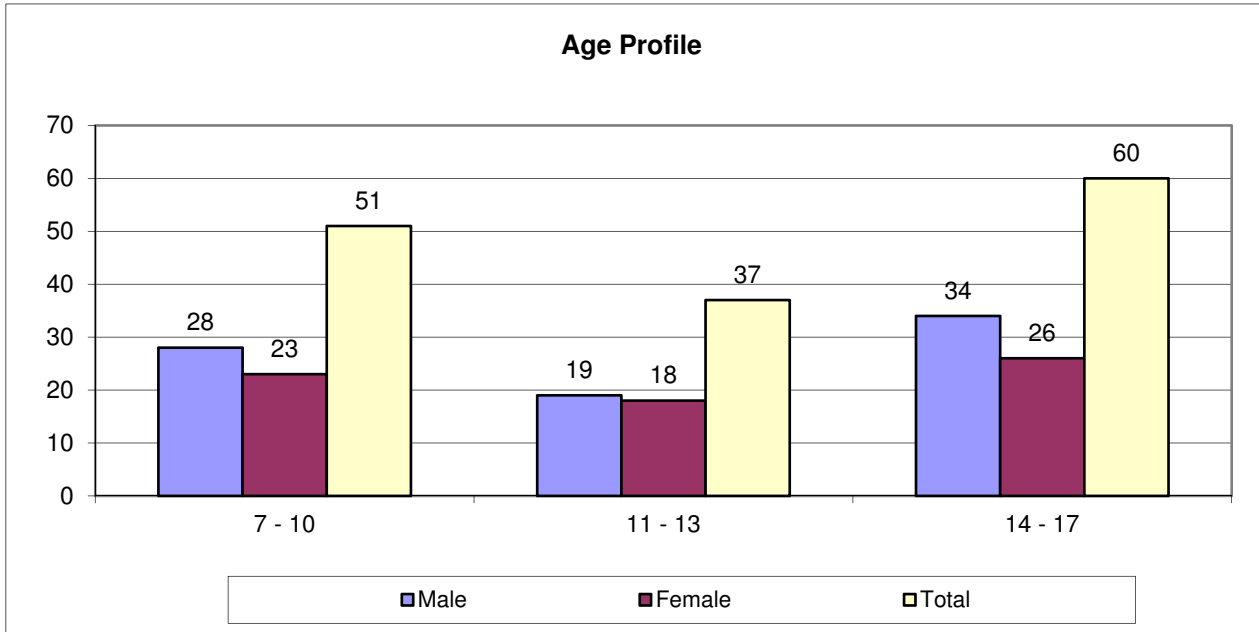

Felsted Parish Plan Survey - for ages 6 to 17

1 + 2 *What is your age / gender*

	Male	Female	Total	%
7 - 10	28	23	51	34.5
11 - 13	19	18	37	25.0
14 - 17	34	26	60	40.5
Total	81	67	148	100.0

Number of young people that have not given there age 8